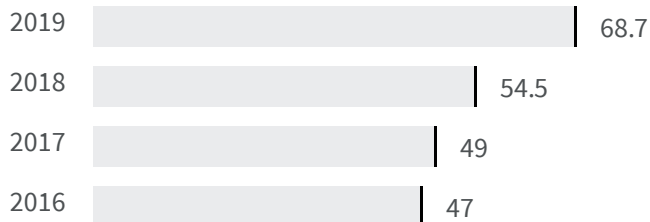

Legend

TORINO

Ecological areas / Recycling points (m2)

How many square meters per 100.000 inhabitants are designed for ecological islands?

2015

26.89

Legend

TORINO