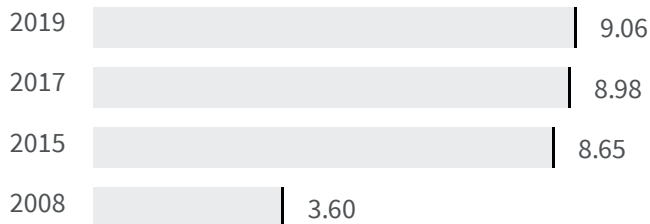

Change of indicators from the second last to the last value

Improvement

No changes

Deterioration

CO2 emissions (Tonnes)

What is the amount of equivalent CO2 in tonnes emitted per inhabitant?

2017	2019
8.98	9.06

Legend

PARMA

Flood risk (%)

What is the percentage of the population exposed to flood risks on the total population?

2018	2020
41.1	41.5

Legend

PARMA