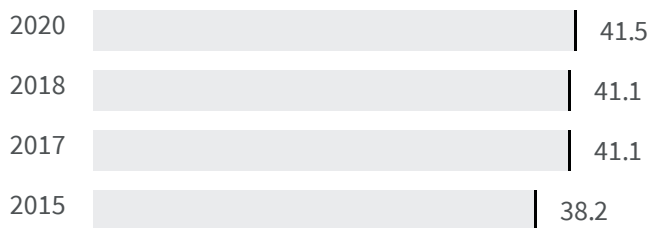

Change of indicators from the second last to the last value

Improvement

No changes

Deterioration

CO2 emissions (Tonnes)

What is the amount of equivalent CO2 in tonnes emitted per inhabitant?

2017	2019
8.98	9.06

Legend

PARMA

Flood risk (%)

What is the percentage of the population exposed to flood risks on the total population?

2018	2020
41.1	41.5

Legend

PARMA