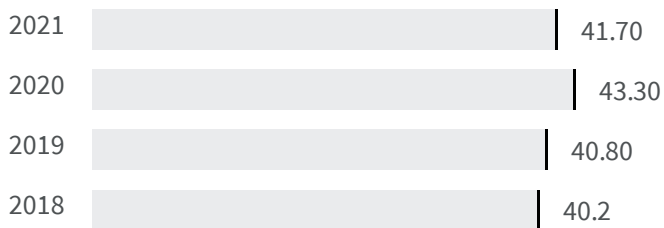

Change of indicators from the second last to the last value

Improvement

No changes

Deterioration

Urban gardens (m2)

2013

How many square meters of dismissed or abandoned land every 100 inhabitants have been converted to the organic crop of fruit and vegetables?

22.65

Legend

LECCO

Overweight or obesity (%)

2020

2021

What is the percentage of people aged 18 and over who are overweight or obese?

43.30

41.70

Legend

LECCO