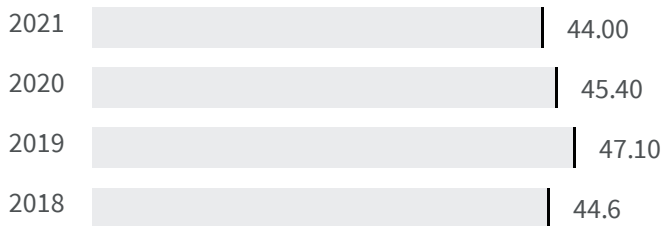

Change of indicators from the second last to the last value

Improvement

No changes

Deterioration

Urban gardens (m2)

2013

How many square meters of dismissed or abandoned land every 100 inhabitants have been converted to the organic crop of fruit and vegetables?

32.73

Legend

■ FORLÌ

Overweight or obesity (%)

2020

2021

What is the percentage of people aged 18 and over who are overweight or obese?

45.40

44.00

Legend

■ FORLÌ