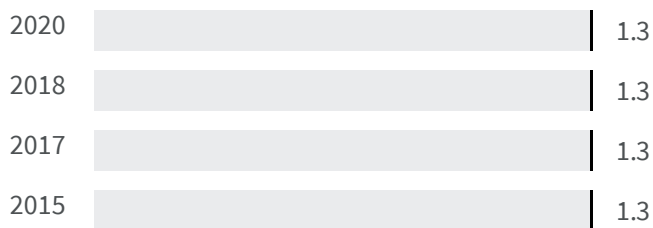

Change of indicators from the second last to the last value

Improvement

No changes

Deterioration

CO2 emissions (Tonnes)

What is the amount of equivalent CO2 in tonnes emitted per inhabitant?

2017 | 2019
9.60 | 9.03

Legend

■ BARI

Flood risk (%)

What is the percentage of the population exposed to flood risks on the total population?

2018 | 2020
1.3 | 1.3

Legend

■ BARI