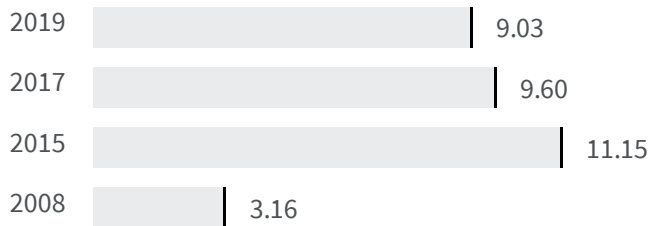

Change of indicators from the second last to the last value

Improvement

No changes

Deterioration

CO2 emissions (Tonnes)

What is the amount of equivalent CO2 in tonnes emitted per inhabitant?

2017 | 2019
9.60 | 9.03

Legend

■ BARI

Flood risk (%)

What is the percentage of the population exposed to flood risks on the total population?

2018 | 2020
1.3 | 1.3

Legend

■ BARI