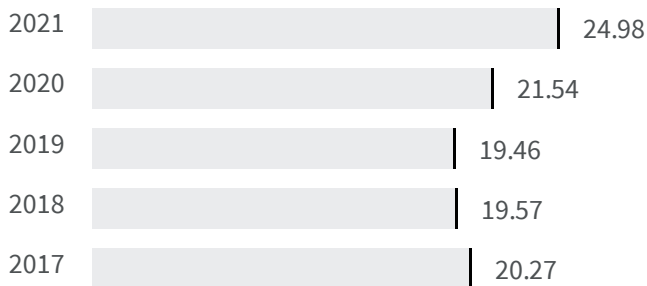

Change of indicators from the second last to the last value

Improvement

No changes

Deterioration

Gender employment gap (%)

What is the difference between the percentage of working men and the percentage of working women?

2020 | 2021
21.54 | 24.98

Legend

VITERBO

Educational level of women (%)

What is the percentage of women graduates on the total of the graduates?

2011

37.37

Legend