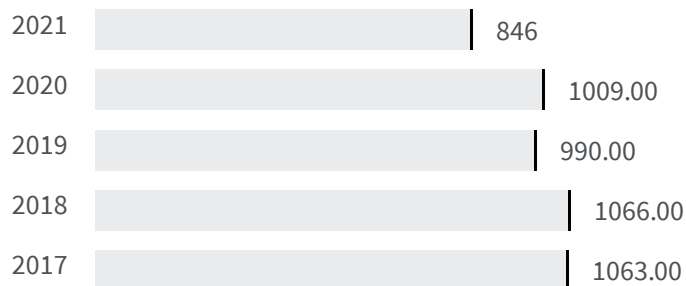

Change of indicators from the second last to the last value

Improvement

No changes

Deterioration

Voter turnout (%)

What is the percentage of the population who voted at the political elections in 2018?

Legend

VITERBO

Efficiency of the courts (Days)

What is the average duration in number of days of the defined civil proceedings in that year?

Legend

VITERBO