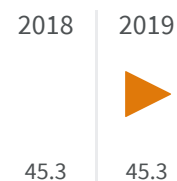

Legend

VITERBO

Urban waste production (Kg)

How many kg of urban waste are produced every year per inhabitant?

Legend

VITERBO

Residential waste collection (%)

What is the percentage of the population served by the residential waste collection on the total of the population?