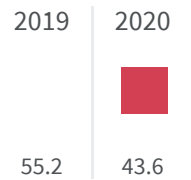

Change of indicators from the second last to the last value

Improvement

No changes

Deterioration

Separate waste collection (%)

What is the percentage of the separately waste collected on the total amount of urban waste produced?