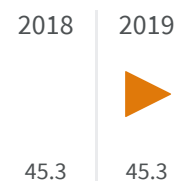

Residential waste collection (%)

What is the percentage of the population served by the residential waste collection on the total of the population?