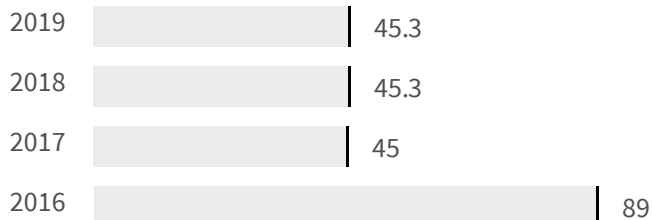

Legend

VITERBO

Ecological areas / Recycling points (m2)

How many square meters per 100.000 inhabitants are designed for ecological islands?

2015

20.80

Legend

VITERBO