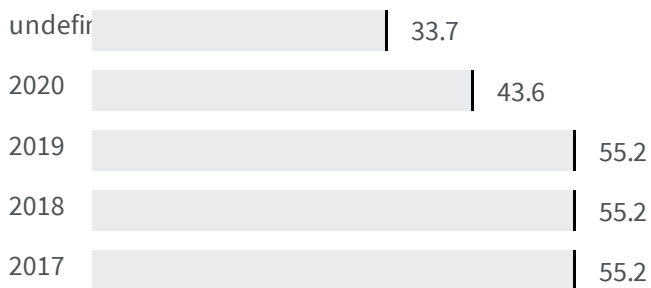

Change of indicators from the second last to the last value

Improvement

No changes

Deterioration

Separate waste collection (%)

What is the percentage of the separately waste collected on the total amount of urban waste produced?