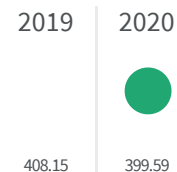

Urban waste production (Kg)

How many kg of urban waste are produced every year per inhabitant?