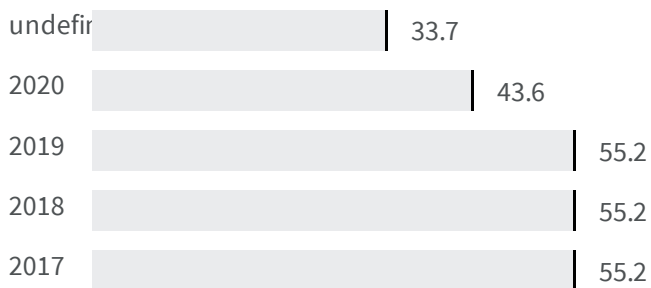

Change of indicators from the second last to the last value

Improvement

No changes

Deterioration

### Separate waste collection (%)

What is the percentage of the separately waste collected on the total amount of urban waste produced?