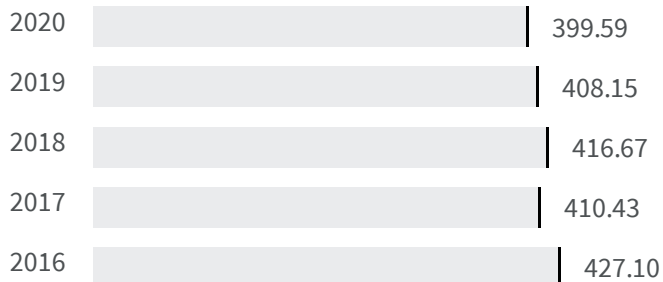

Urban waste production (Kg)

How many kg of urban waste are produced every year per inhabitant?

Legend

VITERBO

Residential waste collection (%)

What is the percentage of the population served by the residential waste collection on the total of the population?