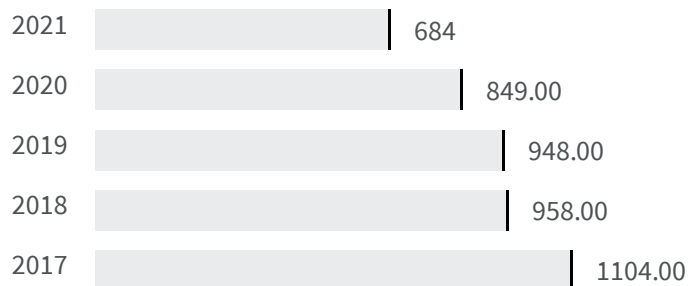

Change of indicators from the second last to the last value

Improvement

No changes

Deterioration

Voter turnout (%)

What is the percentage of the population who voted at the political elections in 2018?

Legend

VICENZA

Efficiency of the courts (Days)

What is the average duration in number of days of the defined civil proceedings in that year?

Legend

VICENZA