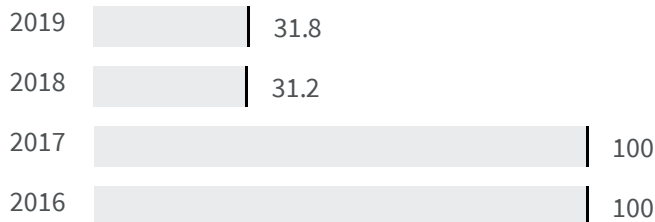

Legend

VICENZA

Ecological areas / Recycling points (m2)

How many square meters per 100.000 inhabitants are designed for ecological islands?

2015

54.29

Legend

VICENZA