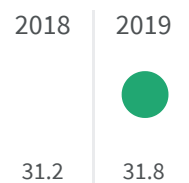

Residential waste collection (%)

What is the percentage of the population served by the residential waste collection on the total of the population?

Legend

VICENZA

Ecological areas / Recycling points (m2)

How many square meters per 100.000 inhabitants are designed for ecological islands?

2015

54.29