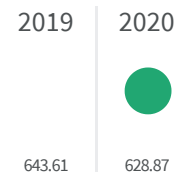

Change of indicators from the second last to the last value

Improvement

No changes

Deterioration

Separate waste collection (%)

What is the percentage of the separately waste collected on the total amount of urban waste produced?

2019	2020
75.1	74

Legend

VICENZA

Urban waste production (Kg)

How many kg of urban waste are produced every year per inhabitant?

Legend

VICENZA

Residential waste collection (%)

What is the percentage of the population served by the residential waste collection on the total of the population?

Legend

VICENZA

Ecological areas / Recycling points (m2)

How many square meters per 100.000 inhabitants are designed for ecological islands?