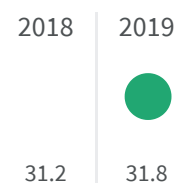

Residential waste collection (%)

What is the percentage of the population served by the residential waste collection on the total of the population?