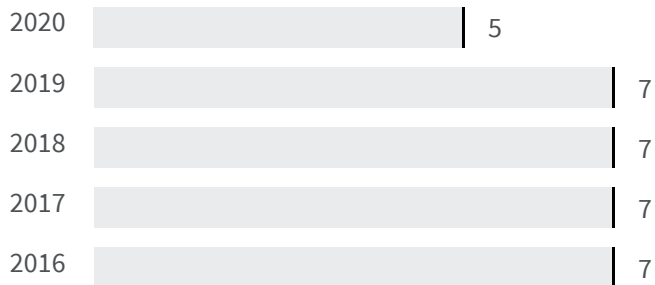

## VIBO VALENTIA

Change of indicators from the second last to the last value

Improvement

No changes

Deterioration

#### Legend

VIBO VALENTIA

2019	2020
7	5