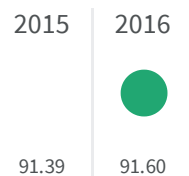

# VIBO VALENTIA

Change of indicators from the second last to the last value

Improvement

No changes

Deterioration

## Water loss (%)

What is the percentage of water lost on the total amount of water put into the network?