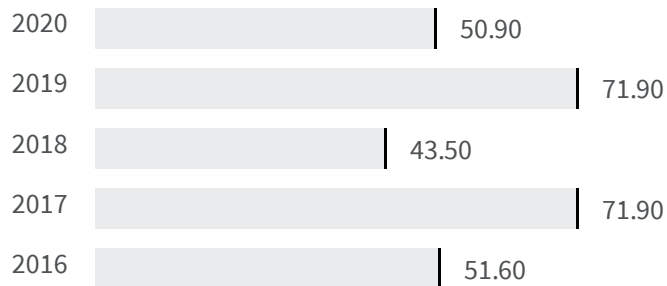

# VIBO VALENTIA

Change of indicators from the second last to the last value

Improvement

No changes

Deterioration

## Water loss (%)

What is the percentage of water lost on the total amount of water put into the network?