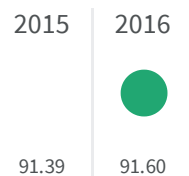

Legend

VIBO VALENTIA