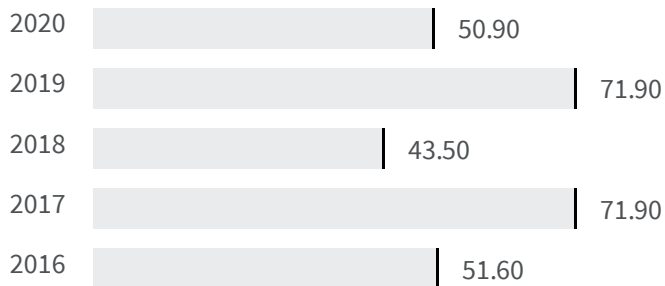

VIBO VALENTIA

Change of indicators from the second last to the last value

Improvement

No changes

Deterioration

Water loss (%)

What is the percentage of water lost on the total amount of water put into the network?

Legend

VIBO VALENTIA

Urban waste-water treatment (%)

What is the percentage of the population connected to urban waste-water treatments?

Legend

VIBO VALENTIA

Urban waste-water sewerage (%)

What is the percentage of the population served by urban waste-water sewerage?