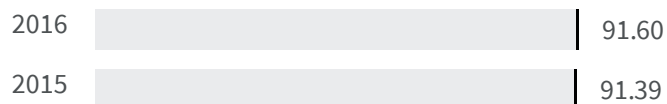

Legend

VIBO VALENTIA