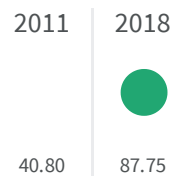

VIBO VALENTIA

Change of indicators from the second last to the last value

Improvement

No changes

Deterioration

Internet access (%)

What is the percentage of families with a potential internet connection of at least 30 Mbps?

2018 87.75

2011 40.80

Legend

VIBO VALENTIA

Social cooperatives (Number)

How many social cooperatives are there per 10.000 inhabitants?

2011

4.20