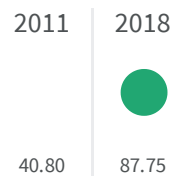

VIBO VALENTIA

Change of indicators from the second last to the last value

Improvement

No changes

Deterioration

Internet access (%)

What is the percentage of families with a potential internet connection of at least 30 Mbps?