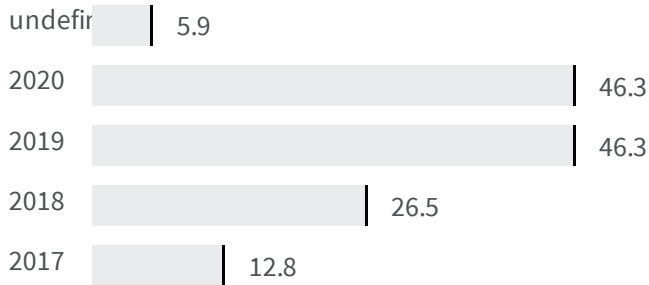

Change of indicators from the second last to the last value

Improvement

No changes

Deterioration

Separate waste collection (%)

What is the percentage of the separately waste collected on the total amount of urban waste produced?

2019 | 2020

46.3 | 46.3

Legend

VIBO VALENTIA

Urban waste production (Kg)

How many kg of urban waste are produced every year per inhabitant?

Legend

VIBO VALENTIA