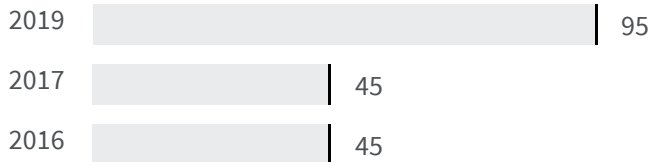

Legend

VIBO VALENTIA

Ecological areas / Recycling points (m2)

How many square meters per 100.000 inhabitants are designed for ecological islands?

There are no data available yet!