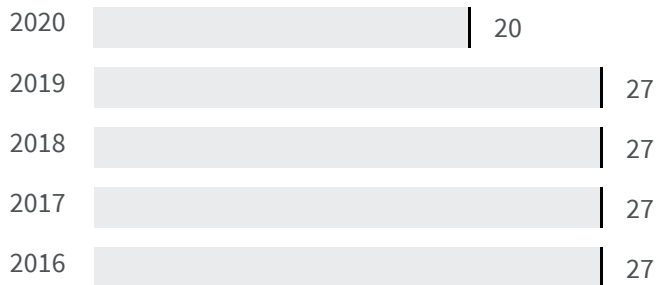

Change of indicators from the second last to the last value

Improvement

No changes

Deterioration

Mobility provided by public transportation (Km)

How many kilometres of travels per inhabitant does the public transportation annually cover?

2019 | 2020
27 | 20

Legend

VERONA