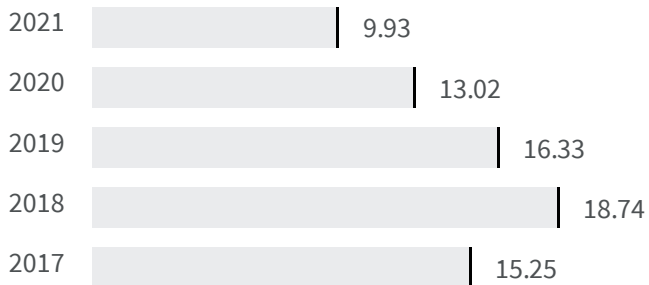

Change of indicators from the second last to the last value

Improvement

No changes

Deterioration

Gender employment gap (%)

What is the difference between the percentage of working men and the percentage of working women?

2020	2021
13.02	9.93

Legend

VERCELLI

Educational level of women (%)

What is the percentage of women graduates on the total of the graduates?

2011

27.91

Legend