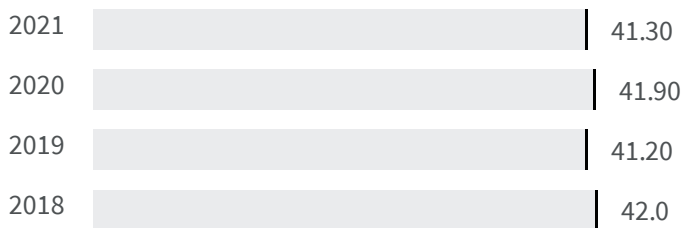

Change of indicators from the second last to the last value

Improvement

No changes

Deterioration

Urban gardens (m2)

2013

How many square meters of dismissed or abandoned land every 100 inhabitants have been converted to the organic crop of fruit and vegetables?

7.67

Legend

VERCELLI

Overweight or obesity (%)

2020

2021

What is the percentage of people aged 18 and over who are overweight or obese?

41.90

41.30

Legend

VERCELLI