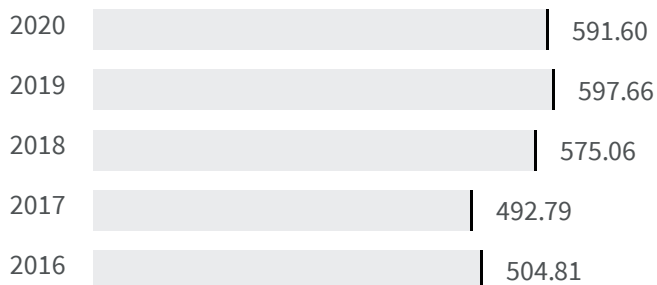

2019		2020
72.5		72.5

Legend

VERCELLI

Urban waste production (Kg)

How many kg of urban waste are produced every year per inhabitant?

Legend

VERCELLI

Residential waste collection (%)