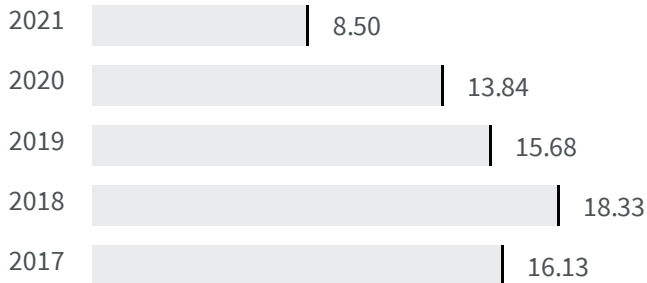

Change of indicators from the second last to the last value

Improvement

No changes

Deterioration

Gender employment gap (%)

What is the difference between the percentage of working men and the percentage of working women?

Year	Value (%)
2020	13.84
2021	8.50

Legend

VERBANIA

Educational level of women (%)

What is the percentage of women graduates on the total of the graduates?

2011

27.16

Legend