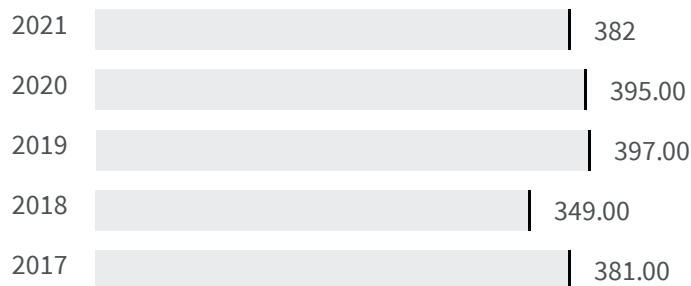

Change of indicators from the second last to the last value

Improvement

No changes

Deterioration

Voter turnout (%)

What is the percentage of the population who voted at the political elections in 2018?

2013	2018
76.53	72.99

Legend

VERBANIA

Efficiency of the courts (Days)

What is the average duration in number of days of the defined civil proceedings in that year?

2020	2021
395.00	382

Legend

VERBANIA