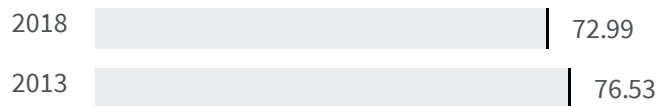

Change of indicators from the second last to the last value

Improvement

No changes

Deterioration

Voter turnout (%)

What is the percentage of the population who voted at the political elections in 2018?

2013	2018
76.53	72.99

Legend

VERBANIA

Efficiency of the courts (Days)

What is the average duration in number of days of the defined civil proceedings in that year?

2020	2021
395.00	382

Legend

VERBANIA