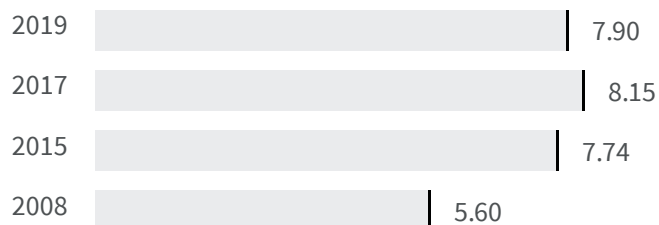

Change of indicators from the second last to the last value

Improvement

No changes

Deterioration

CO2 emissions (Tonnes)

What is the amount of equivalent CO2 in tonnes emitted per inhabitant?

2017 | 2019

8.15 | 7.90

Legend

VERBANIA

Flood risk (%)

What is the percentage of the population exposed to flood risks on the total population?

2018 | 2020

7.5 | 7.5

Legend

VERBANIA