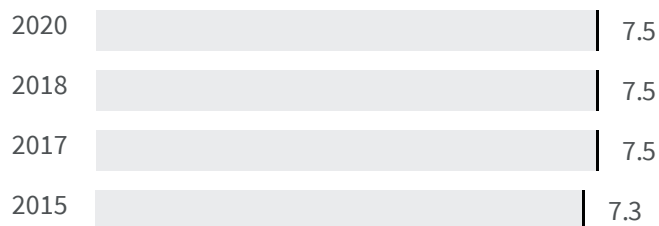

Change of indicators from the second last to the last value

Improvement

No changes

Deterioration

CO2 emissions (Tonnes)

What is the amount of equivalent CO2 in tonnes emitted per inhabitant?

2017 | 2019

8.15 | 7.90

Legend

VERBANIA

Flood risk (%)

What is the percentage of the population exposed to flood risks on the total population?

2018 | 2020

7.5 | 7.5

Legend

VERBANIA