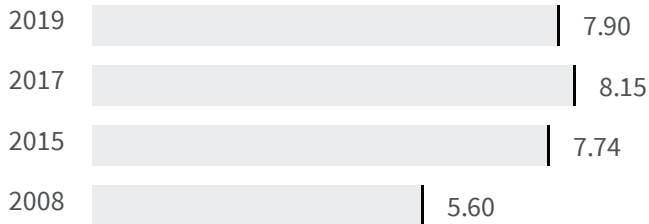

VERBANIA

Change of indicators from the second last to the last value

Improvement

No changes

Deterioration

CO2 emissions (Tonnes)

What is the amount of equivalent CO2 in tonnes emitted per inhabitant?

2017 | 2019
8.15 | 7.90

Legend

VERBANIA

Flood risk (%)

What is the percentage of the population exposed to flood risks on the total population?

2018 | 2020
7.5 | 7.5

Legend

VERBANIA