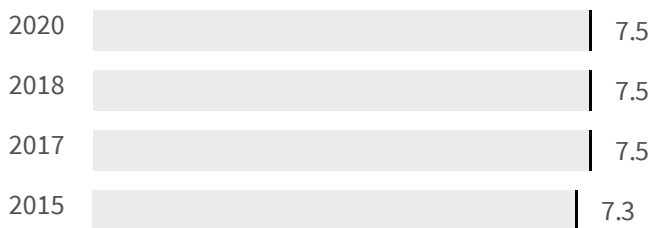

VERBANIA

Change of indicators from the second last to the last value

Improvement

No changes

Deterioration

CO2 emissions (Tonnes)

What is the amount of equivalent CO2 in tonnes emitted per inhabitant?

2017 | 2019
8.15 | 7.90

Legend

VERBANIA

Flood risk (%)

What is the percentage of the population exposed to flood risks on the total population?

2018 | 2020
7.5 | 7.5

Legend

VERBANIA