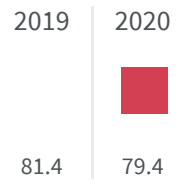

Change of indicators from the second last to the last value

Improvement

No changes

Deterioration

Separate waste collection (%)

What is the percentage of the separately waste collected on the total amount of urban waste produced?