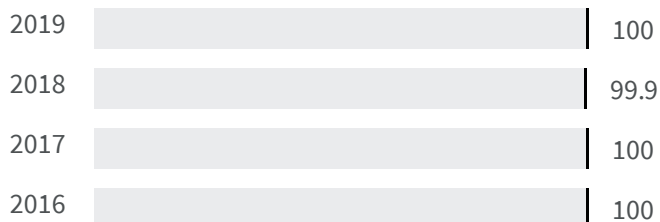

Legend

VERBANIA

Urban waste production (Kg)

How many kg of urban waste are produced every year per inhabitant?

Legend

VERBANIA

Residential waste collection (%)

What is the percentage of the population served by the residential waste collection on the total of the population?