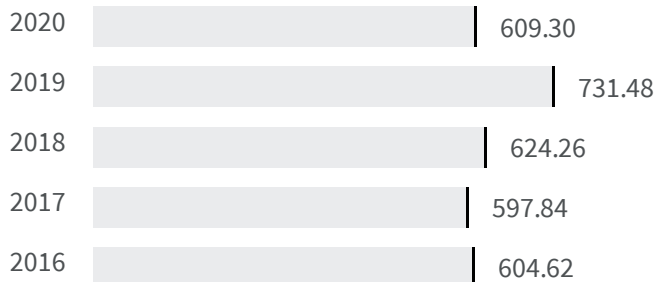

Urban waste production (Kg)

How many kg of urban waste are produced every year per inhabitant?

Legend

VERBANIA

Residential waste collection (%)

What is the percentage of the population served by the residential waste collection on the total of the population?