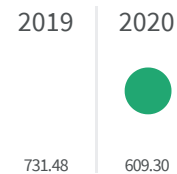

Urban waste production (Kg)

How many kg of urban waste are produced every year per inhabitant?

Legend

VERBANIA

Residential waste collection (%)

What is the percentage of the population served by the residential waste collection on the total of the population?