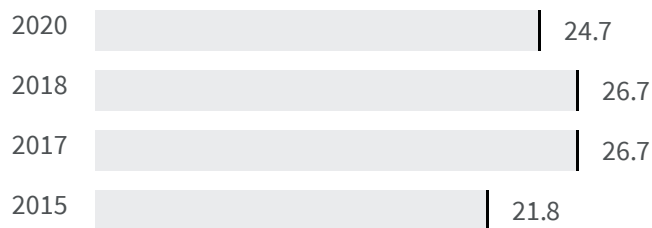

Change of indicators from the second last to the last value

Improvement

No changes

Deterioration

CO2 emissions (Tonnes)

What is the amount of equivalent CO2 in tonnes emitted per inhabitant?

2017 | 2019
7.40 | 7.60

Legend

VENEZIA

Flood risk (%)

What is the percentage of the population exposed to flood risks on the total population?

2018 | 2020
26.7 | 24.7

Legend

VENEZIA