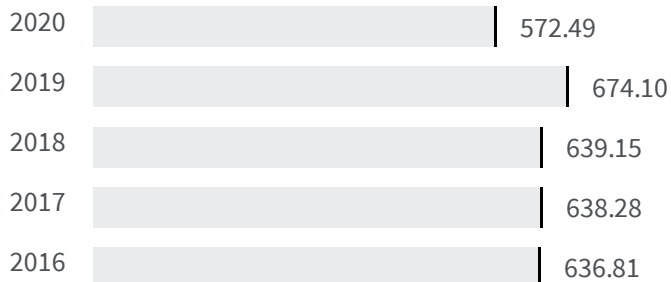

Urban waste production (Kg)

How many kg of urban waste are produced every year per inhabitant?

Legend

VENEZIA

Residential waste collection (%)

What is the percentage of the population served by the residential waste collection on the total of the population?