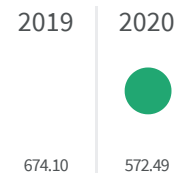

Change of indicators from the second last to the last value

Improvement

No changes

Deterioration

### Separate waste collection (%)

What is the percentage of the separately waste collected on the total amount of urban waste produced?

2019	2020
61.1	62.6

**Legend**

VENEZIA

## Urban waste production (Kg)

How many kg of urban waste are produced every year per inhabitant?