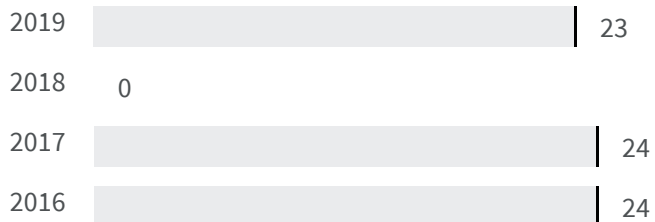

2019	2020
61.1	62.6

Legend

VENEZIA

Urban waste production (Kg)

How many kg of urban waste are produced every year per inhabitant?

Legend

VENEZIA

Residential waste collection (%)

What is the percentage of the population served by the residential waste collection on the total of the population?

Legend

VENEZIA

Ecological areas / Recycling points (m2)

How many square meters per 100.000 inhabitants are designed for ecological islands?