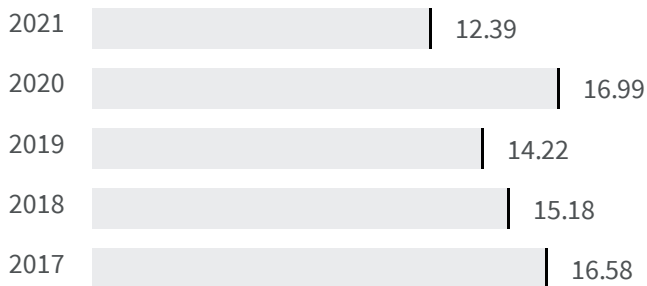

Change of indicators from the second last to the last value

Improvement

No changes

Deterioration

Gender employment gap (%)

What is the difference between the percentage of working men and the percentage of working women?

2020 | 2021
16.99 | 12.39

Legend

■ VARESE

Educational level of women (%)

What is the percentage of women graduates on the total of the graduates?

2011

38.51

Legend