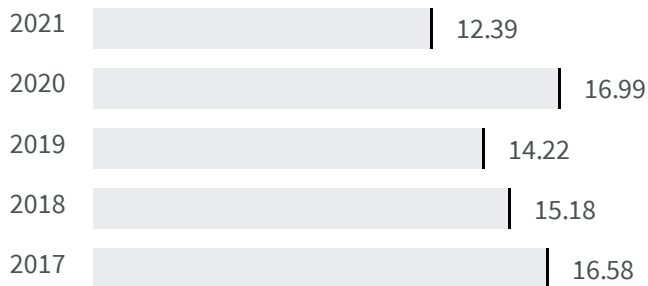

Change of indicators from the second last to the last value

Improvement

No changes

Deterioration

### Gender employment gap (%)

What is the difference between the percentage of working men and the percentage of working women?

2020 | 2021  
16.99 | 12.39

**Legend**

█ VARESE