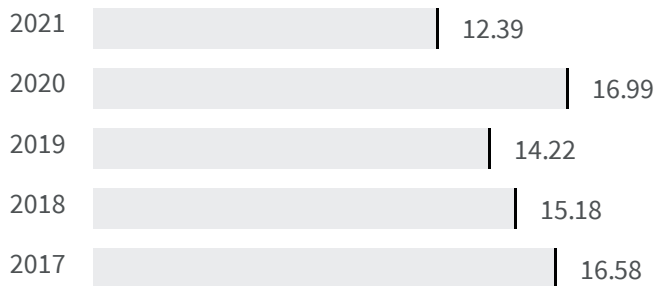

Change of indicators from the second last to the last value

Improvement

No changes

Deterioration

Gender employment gap (%)

What is the difference between the percentage of working men and the percentage of working women?

2020 | 2021
16.99 | 12.39

Legend

█ VARESE

Educational level of women (%)

What is the percentage of women graduates on the total of the graduates?

2011

38.51

Legend