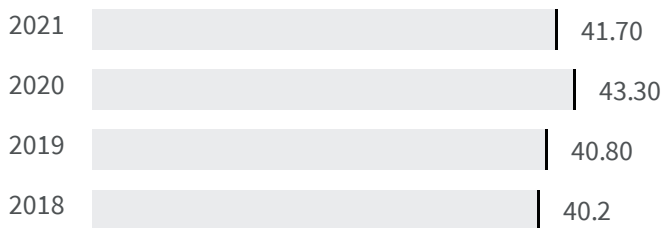

Change of indicators from the second last to the last value

Improvement

No changes

Deterioration

Urban gardens (m2)

2013

How many square meters of dismissed or abandoned land every 100 inhabitants have been converted to the organic crop of fruit and vegetables?

7.18

Legend

■ VARESE

Overweight or obesity (%)

2020

2021

What is the percentage of people aged 18 and over who are overweight or obese?

43.30

41.70

Legend

■ VARESE