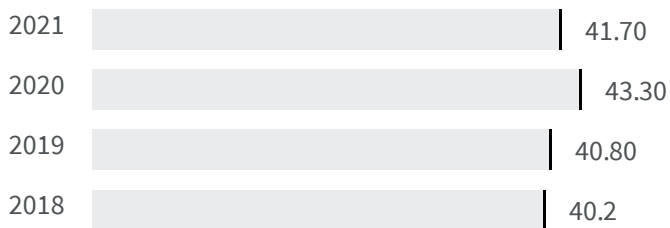

### Overweight or obesity (%)

2020

2021

What is the percentage of people aged 18 and over who are overweight or obese?

43.30

41.70

**Legend**

■ VARESE