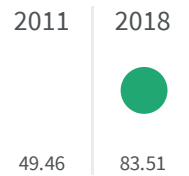

Change of indicators from the second last to the last value

Improvement

No changes

Deterioration

Internet access (%)

What is the percentage of families with a potential internet connection of at least 30 Mbps?