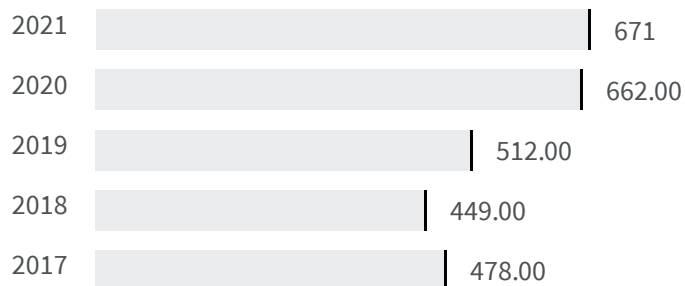

Change of indicators from the second last to the last value

Improvement

No changes

Deterioration

Voter turnout (%)

What is the percentage of the population who voted at the political elections in 2018?

Legend

VARESE

Efficiency of the courts (Days)

What is the average duration in number of days of the defined civil proceedings in that year?

Legend

VARESE