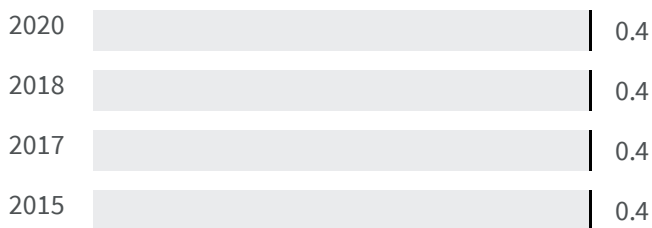

Legend
 VARESE