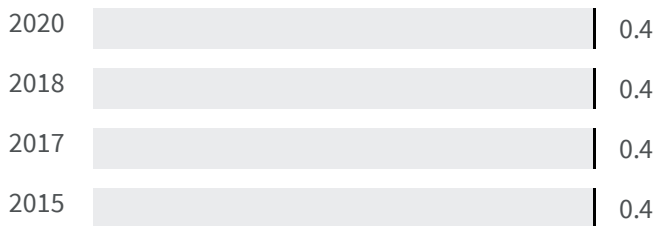

Legend
VARESE