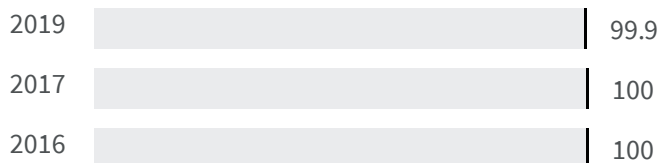

Legend

VARESE

Ecological areas / Recycling points (m2)

How many square meters per 100.000 inhabitants are designed for ecological islands?

2015

202.03

Legend

VARESE