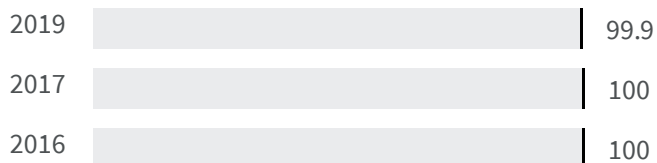

Legend

VARESE

Ecological areas / Recycling points (m2)

How many square meters per 100.000 inhabitants are designed for ecological islands?

2015

202.03

Legend

VARESE