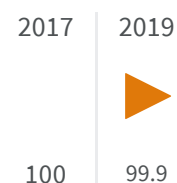

Residential waste collection (%)

What is the percentage of the population served by the residential waste collection on the total of the population?