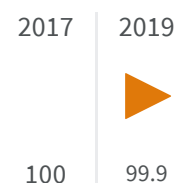

Residential waste collection (%)

What is the percentage of the population served by the residential waste collection on the total of the population?

Legend

VARESE

Ecological areas / Recycling points (m2)

How many square meters per 100.000 inhabitants are designed for ecological islands?

2015

202.03