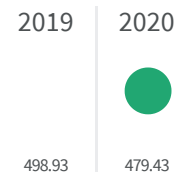

Urban waste production (Kg)

How many kg of urban waste are produced every year per inhabitant?