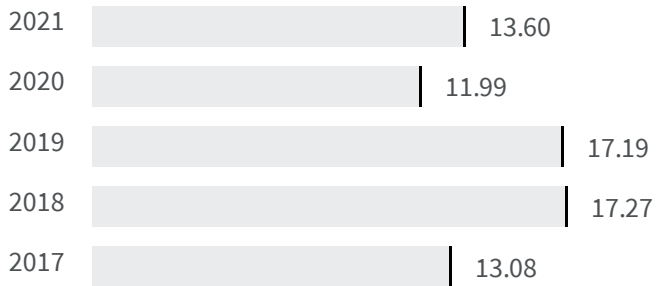

Change of indicators from the second last to the last value

Improvement

No changes

Deterioration

Gender employment gap (%)

What is the difference between the percentage of working men and the percentage of working women?

2020	2021
11.99	13.60

Legend

URBINO

Educational level of women (%)

What is the percentage of women graduates on the total of the graduates?

There are no data available yet!

2017

Women enrolled in the university (%)