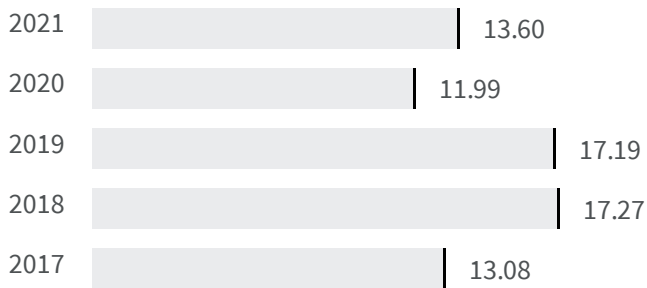

Change of indicators from the second last to the last value

Improvement

No changes

Deterioration

Gender employment gap (%)

What is the difference between the percentage of working men and the percentage of working women?

Legend

URBINO

Educational level of women (%)

What is the percentage of women graduates on the total of the graduates?

There are no data available yet!

2017

Women enrolled in the university (%)

What is the percentage of women enrolled in university on the total of the students?