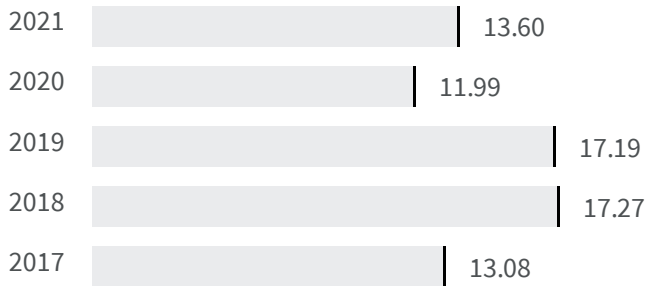

Change of indicators from the second last to the last value

Improvement

No changes

Deterioration

Gender employment gap (%)

What is the difference between the percentage of working men and the percentage of working women?

2020	2021
11.99	13.60

Legend

URBINO

Educational level of women (%)

What is the percentage of women graduates on the total of the graduates?

There are no data available yet!

2017

Women enrolled in the university (%)