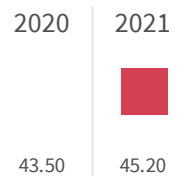

Change of indicators from the second last to the last value

Improvement

No changes

Deterioration

Urban gardens (m2)

How many square meters of dismissed or abandoned land every 100 inhabitants have been converted to the organic crop of fruit and vegetables?

There are no data available yet!

Overweight or obesity (%)

What is the percentage of people aged 18 and over who are overweight or obese?

Legend

URBINO