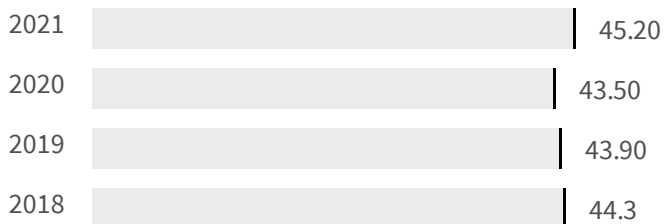

Change of indicators from the second last to the last value

Improvement

No changes

Deterioration

Urban gardens (m2)

How many square meters of dismissed or abandoned land every 100 inhabitants have been converted to the organic crop of fruit and vegetables?

There are no data available yet!

Overweight or obesity (%)

What is the percentage of people aged 18 and over who are overweight or obese?

2020 | 2021
43.50 | 45.20

Legend

URBINO