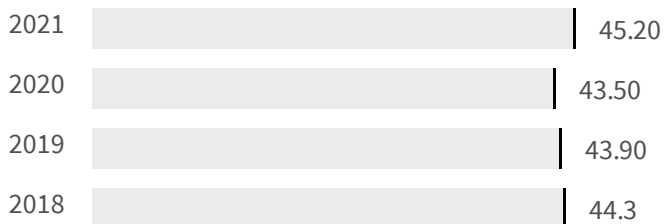

Change of indicators from the second last to the last value

Improvement

No changes

Deterioration

Urban gardens (m2)

How many square meters of dismissed or abandoned land every 100 inhabitants have been converted to the organic crop of fruit and vegetables?

There are no data available yet!

Overweight or obesity (%)

What is the percentage of people aged 18 and over who are overweight or obese?

Legend

URBINO