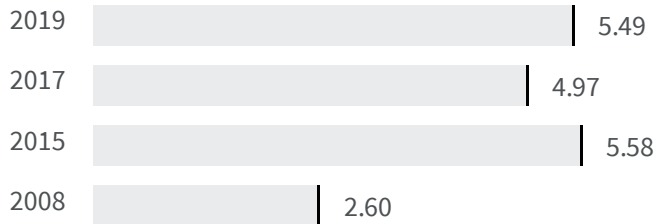

URBINO

Change of indicators from the second last to the last value

Improvement

No changes

Deterioration

CO2 emissions (Tonnes)

What is the amount of equivalent CO2 in tonnes emitted per inhabitant?

Legend