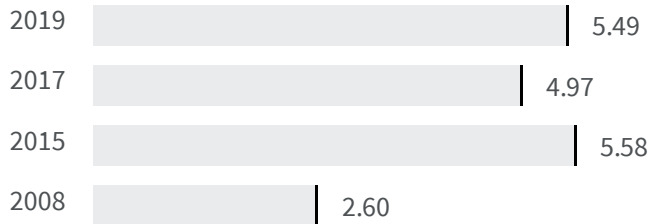

URBINO

Change of indicators from the second last to the last value

Improvement

No changes

Deterioration

CO2 emissions (Tonnes)

What is the amount of equivalent CO2 in tonnes emitted per inhabitant?

Legend