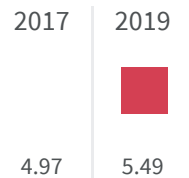

URBINO

Change of indicators from the second last to the last value

Improvement

No changes

Deterioration

CO2 emissions (Tonnes)

What is the amount of equivalent CO2 in tonnes emitted per inhabitant?

Legend