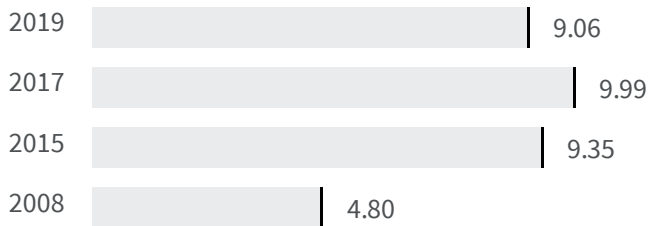

Change of indicators from the second last to the last value

Improvement

No changes

Deterioration

### CO2 emissions (Tonnes)

What is the amount of equivalent CO2 in tonnes emitted per inhabitant?

2017	2019
9.99	9.06

**Legend**

UDINE