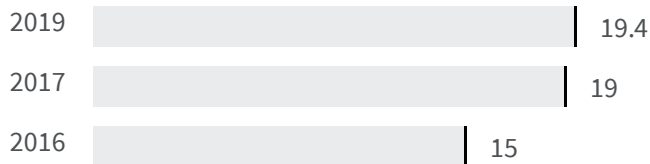

Legend

UDINE

Ecological areas / Recycling points (m2)

How many square meters per 100.000 inhabitants are designed for ecological islands?

2015

100.68

Legend

UDINE