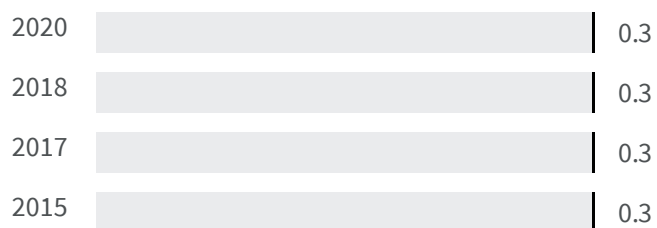

Legend

TRIESTE