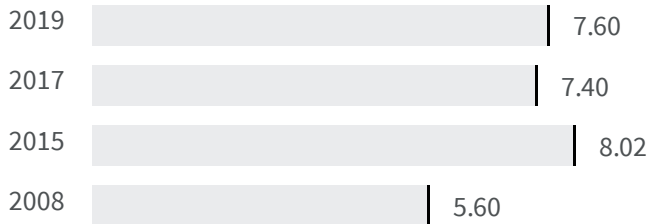

Change of indicators from the second last to the last value

 Improvement

 No changes

 Deterioration

CO2 emissions (Tonnes)

What is the amount of equivalent CO2 in tonnes emitted per inhabitant?

2017 | 2019
7.40 | 7.60

Legend

 TREVISO

Flood risk (%)

What is the percentage of the population exposed to flood risks on the total population?

2018 | 2020
0.3 | 4.2

Legend

 TREVISO