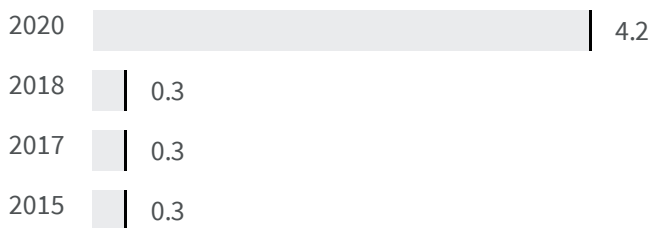

Change of indicators from the second last to the last value

 Improvement

 No changes

 Deterioration

CO2 emissions (Tonnes)

What is the amount of equivalent CO2 in tonnes emitted per inhabitant?

2017 | 2019
7.40 | 7.60

Legend

 TREVISO

Flood risk (%)

What is the percentage of the population exposed to flood risks on the total population?

2018 | 2020
0.3 | 4.2

Legend

 TREVISO