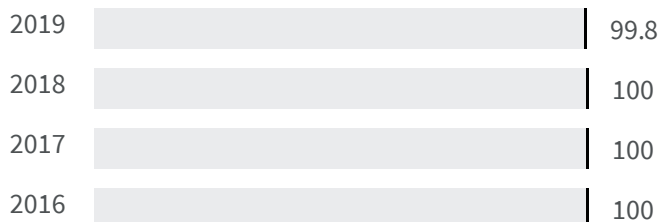

Legend

TREVISO

Ecological areas / Recycling points (m2)

How many square meters per 100.000 inhabitants are designed for ecological islands?

2015

38.71

Legend

TREVISO