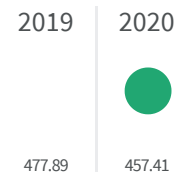

Change of indicators from the second last to the last value

Improvement

No changes

Deterioration

### Separate waste collection (%)

What is the percentage of the separately waste collected on the total amount of urban waste produced?

**Legend**

■ TREVISO

## Urban waste production (Kg)

How many kg of urban waste are produced every year per inhabitant?