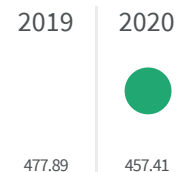

Change of indicators from the second last to the last value

Improvement

No changes

Deterioration

### Separate waste collection (%)

What is the percentage of the separately waste collected on the total amount of urban waste produced?

2019	2020
85	87.5

**Legend**

■ TREVISO

## Urban waste production (Kg)

How many kg of urban waste are produced every year per inhabitant?