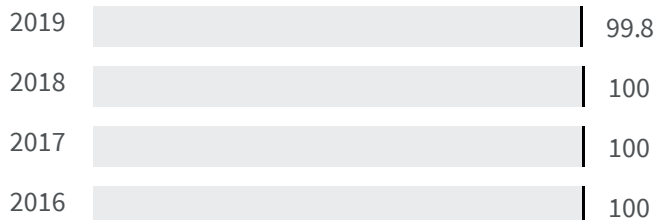

Legend

TREVISO

Ecological areas / Recycling points (m2)

How many square meters per 100.000 inhabitants are designed for ecological islands?

2015

38.71

Legend

TREVISO