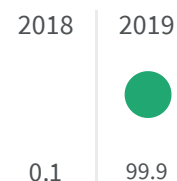

Residential waste collection (%)

What is the percentage of the population served by the residential waste collection on the total of the population?