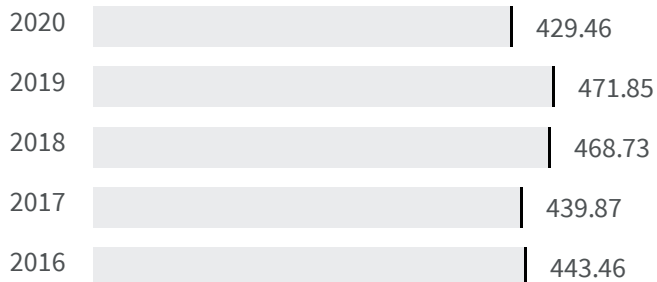

Urban waste production (Kg)

How many kg of urban waste are produced every year per inhabitant?

Legend

TRENTO

Residential waste collection (%)

What is the percentage of the population served by the residential waste collection on the total of the population?