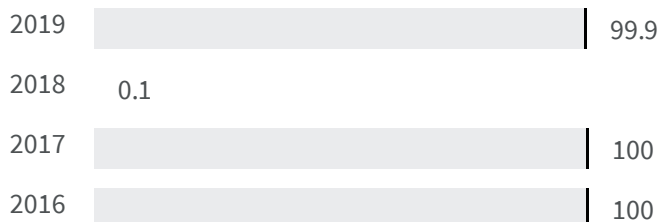

Legend

■ TRENTO

Urban waste production (Kg)

How many kg of urban waste are produced every year per inhabitant?

Legend

TRENTO

Residential waste collection (%)

What is the percentage of the population served by the residential waste collection on the total of the population?