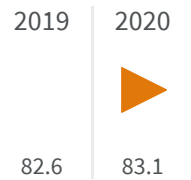

Change of indicators from the second last to the last value

Improvement

No changes

Deterioration

Separate waste collection (%)

What is the percentage of the separately waste collected on the total amount of urban waste produced?