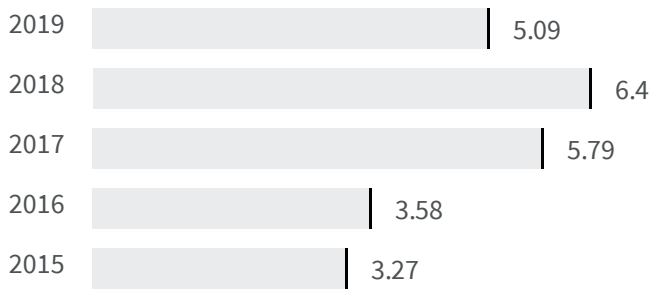

What is the total number of deaths caused by suicide and intentional self-harm based on the territory of residence?

Legend

TRAPANI

Infant mortality rate (Number)

What is the total number of deaths of children under one year of age, expressed per 1000 live births?