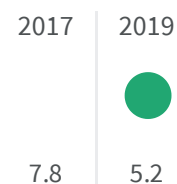

Legend

TRAPANI