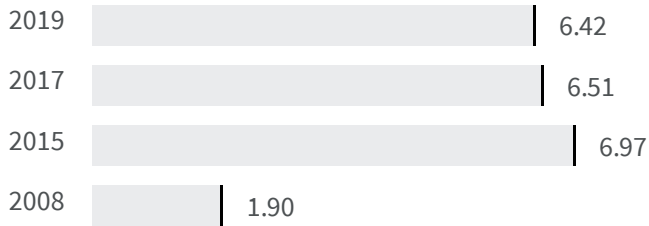

Change of indicators from the second last to the last value

 Improvement

 No changes

 Deterioration

CO2 emissions (Tonnes)

What is the amount of equivalent CO2 in tonnes emitted per inhabitant?

2017 | 2019
6.51 | 6.42