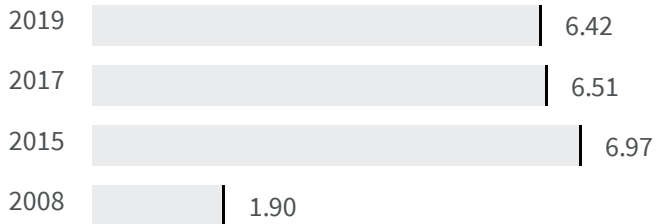

Change of indicators from the second last to the last value

Improvement

No changes

Deterioration

CO2 emissions (Tonnes)

What is the amount of equivalent CO2 in tonnes emitted per inhabitant?

2017	2019
6.51	6.42