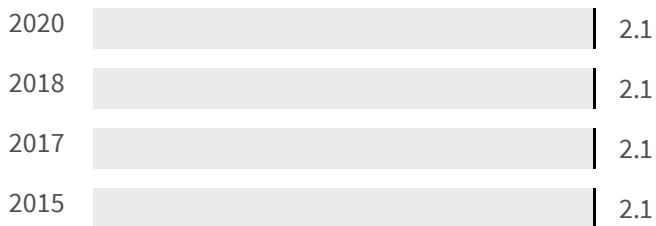

Change of indicators from the second last to the last value

Improvement

No changes

Deterioration

CO2 emissions (Tonnes)

What is the amount of equivalent CO2 in tonnes emitted per inhabitant?

2017 | 2019
8.15 | 7.90

Legend

TORINO

Flood risk (%)

What is the percentage of the population exposed to flood risks on the total population?

2018 | 2020
2.1 | 2.1

Legend

TORINO