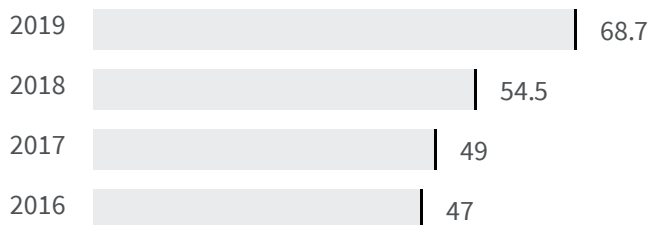

Legend

TORINO

Ecological areas / Recycling points (m2)

How many square meters per 100.000 inhabitants are designed for ecological islands?

2015

26.89

Legend

TORINO