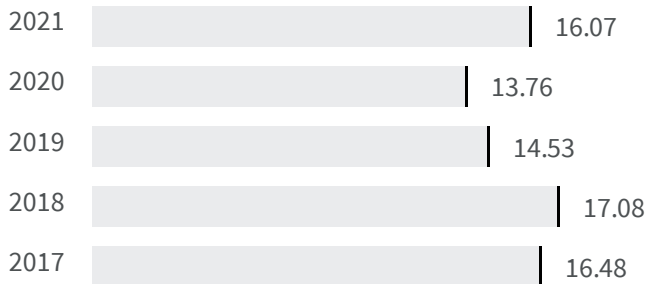

Change of indicators from the second last to the last value

Improvement

No changes

Deterioration

Gender employment gap (%)

What is the difference between the percentage of working men and the percentage of working women?

2020 | 2021
13.76 | 16.07

Legend

■ TERNI

Educational level of women (%)

What is the percentage of women graduates on the total of the graduates?

2011

35.58

Legend