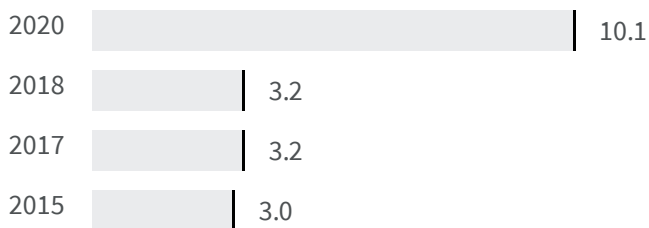

Legend

■ TERNI