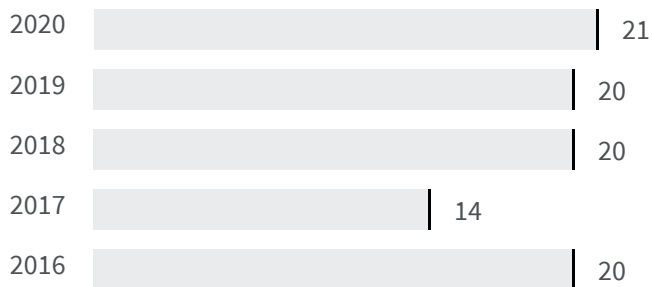

Change of indicators from the second last to the last value

Improvement

No changes

Deterioration

Mobility provided by public transportation (Km)

How many kilometres of travels per inhabitant does the public transportation annually cover?

Legend

■ TERAMO