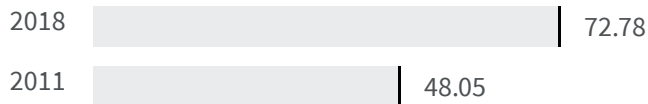

Change of indicators from the second last to the last value

Improvement

No changes

Deterioration

Internet access (%)

What is the percentage of families with a potential internet connection of at least 30 Mbps?