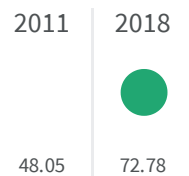

Change of indicators from the second last to the last value

Improvement

No changes

Deterioration

Internet access (%)

What is the percentage of families with a potential internet connection of at least 30 Mbps?