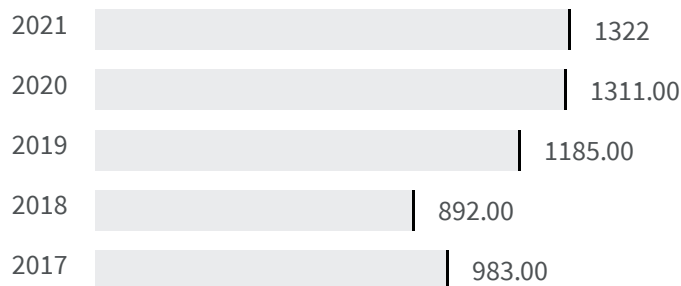

Change of indicators from the second last to the last value

Improvement

No changes

Deterioration

Voter turnout (%)

What is the percentage of the population who voted at the political elections in 2018?

2013	2018
	
79.35	76.78

Legend

 TERAMO

Efficiency of the courts (Days)

What is the average duration in number of days of the defined civil proceedings in that year?

2020	2021
	
1311.00	1322

Legend

 TERAMO