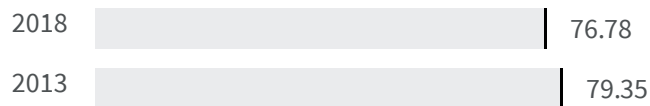

Change of indicators from the second last to the last value

Improvement

No changes

Deterioration

Voter turnout (%)

What is the percentage of the population who voted at the political elections in 2018?

2013	2018
	
79.35	76.78

Legend

 TERAMO

Efficiency of the courts (Days)

What is the average duration in number of days of the defined civil proceedings in that year?

2020	2021
	
1311.00	1322

Legend

 TERAMO