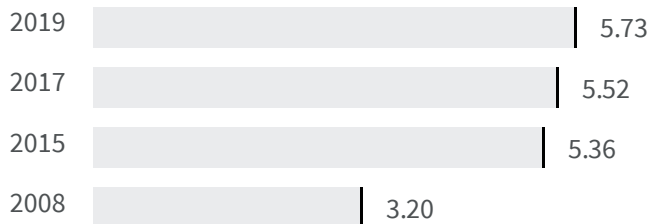

Change of indicators from the second last to the last value

Improvement

No changes

Deterioration

CO2 emissions (Tonnes)

What is the amount of equivalent CO2 in tonnes emitted per inhabitant?

2017	2019
	
5.52	5.73

Legend

 TERAMO

Flood risk (%)

What is the percentage of the population exposed to flood risks on the total population?

2018	2020
	
0.4	0.4

Legend

 TERAMO