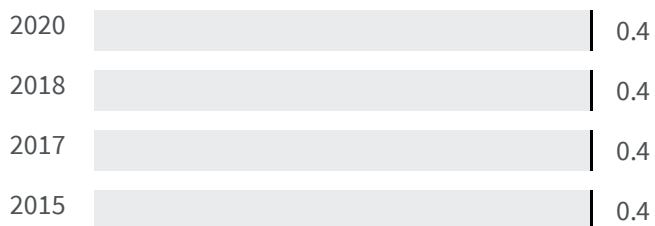

Change of indicators from the second last to the last value

Improvement

No changes

Deterioration

CO2 emissions (Tonnes)

What is the amount of equivalent CO2 in tonnes emitted per inhabitant?

2017	2019
	
5.52	5.73

Legend

 TERAMO

Flood risk (%)

What is the percentage of the population exposed to flood risks on the total population?

2018	2020
	
0.4	0.4

Legend

 TERAMO