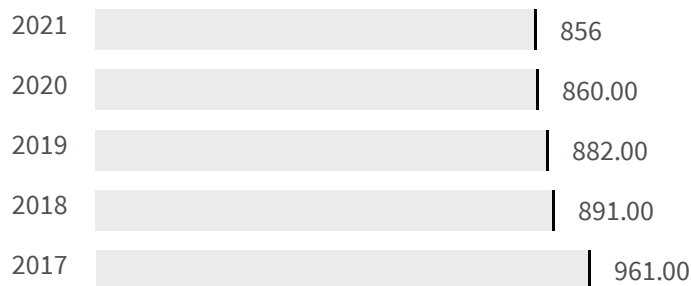

Change of indicators from the second last to the last value

Improvement

No changes

Deterioration

Voter turnout (%)

What is the percentage of the population who voted at the political elections in 2018?

Legend

TARANTO

Efficiency of the courts (Days)

What is the average duration in number of days of the defined civil proceedings in that year?

Legend

TARANTO